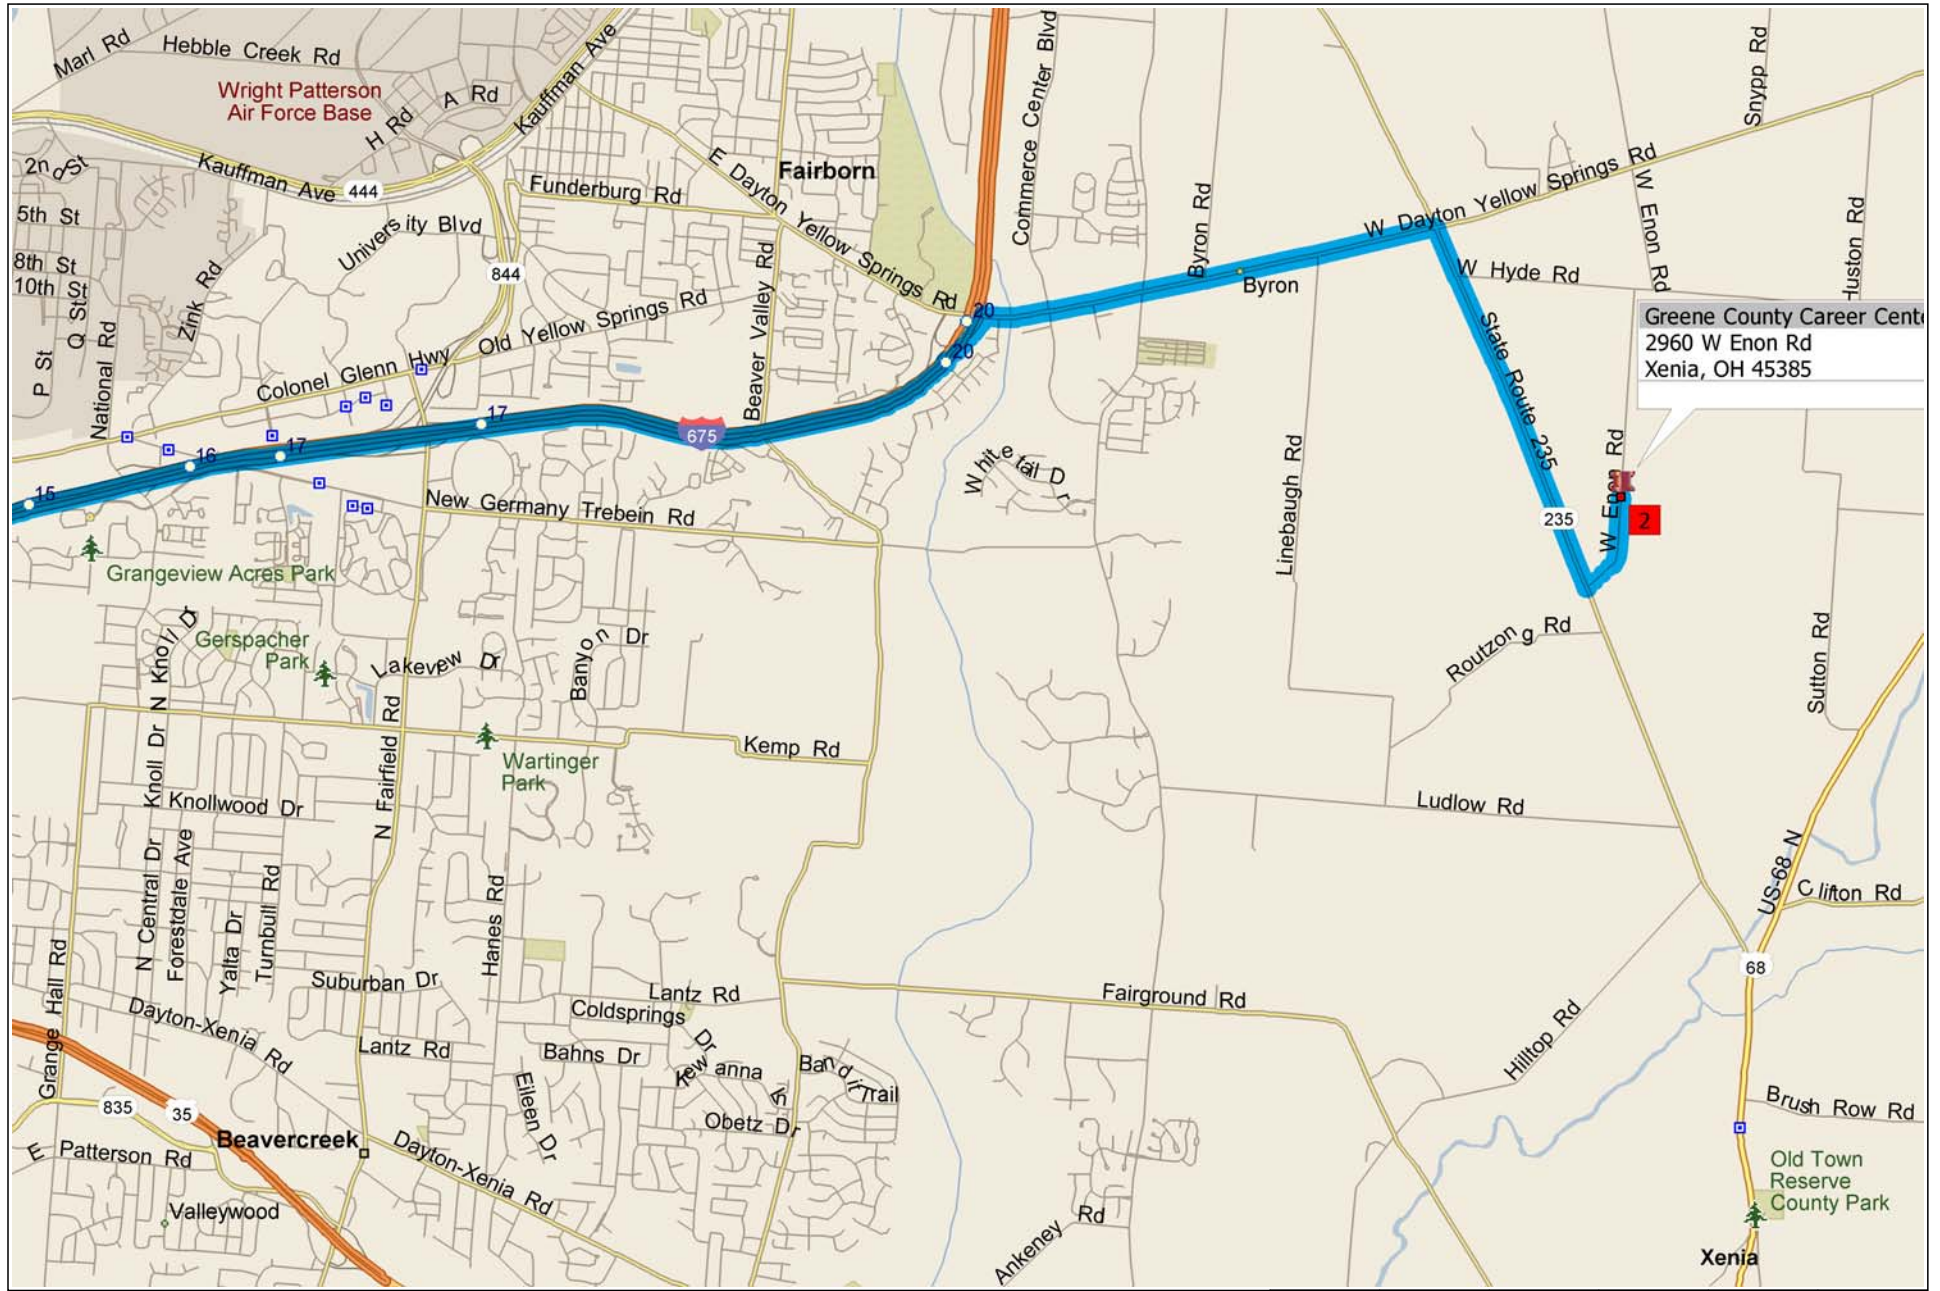

Greene County Career Center.pdf

Greene County Career Center
2960 W Enon Rd
Xenia, OH 45385

Copyright © and (P) 1988–2010 Microsoft Corporation and/or its suppliers. All rights reserved. <http://www.microsoft.com/streets/>
Certain mapping and direction data © 2010 NAVTEQ. All rights reserved. The Data for areas of Canada includes information taken with permission from Canadian authorities, including: © Her Majesty the Queen in Right of Canada, © Queen's Printer for Ontario. NAVTEQ and NAVTEQ ON BOARD are trademarks of NAVTEQ. © 2010 Tele Atlas North America, Inc. All rights reserved. Tele Atlas and Tele Atlas North America are trademarks of Tele Atlas, Inc. © 2010 by Applied Geographic Systems. All rights reserved.